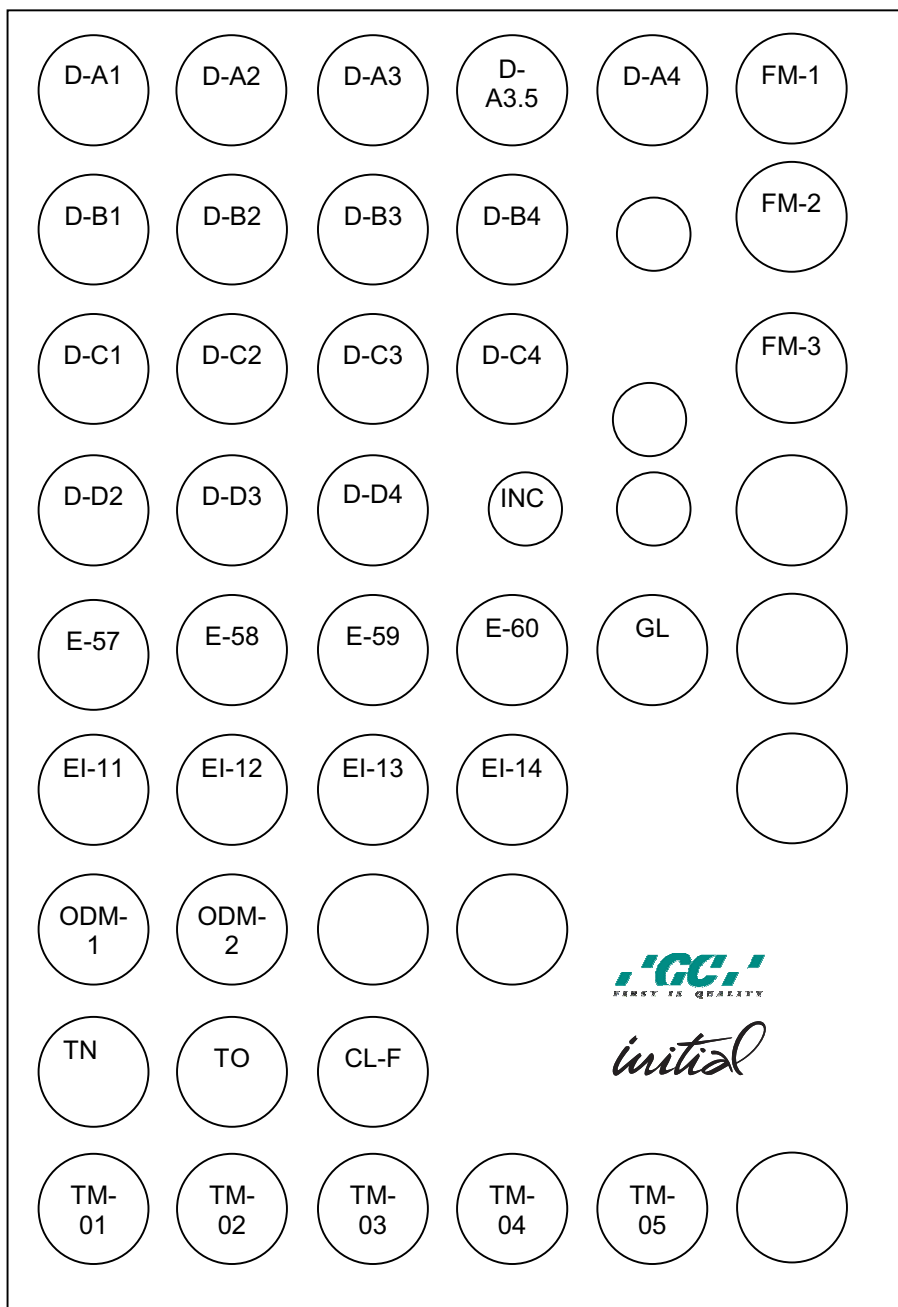

Set contents – Status September 2004

initial Zr (= Zirconium Ceramics)

Basic set

Description	Number of shades / bottles
Frame Modifier	3
Dentin	16
Opaqus Dentin Modifier	2
Enamel	4
Enamel Intensive	4
Clear Fluorescence	1
Translucent	2
Translucent Modifier	5
Glaze (10gr)	1
INcizio (3gr)	1
TOTAL	39

34 tabs = 2 CD-Rom's

Set composition – Status September 2004

Initial Zr – Basic Set

Set contents – Status September 2004

initial Zr (= Zirconium Ceramics)

Advanced Set

Description	Number of shades / bottles
INside	11
Cervical Translucent	5
Enamel Occlusal	3
Enamel Opal	4
Shoulder Transpa	7
Shoulder Opaque	3
Fluo Dentin	3
Gingival Universal	1
Correction Powder	1
TOTAL	38

Liquids

- 50 ml modelling liquid (1)
- 25 ml glaze liquid (1)
- 50 ml shoulder liquid (1)

Shade Guides

- INside (11)
- Cervical Translucent (5)
- Enamel Occlusal (3)
- Enamel Opal (4)
- Shoulder Transpa (7)
- Shoulder Opaque (3)
- Fluo Dentin (3)
- Gingival (1)

37 tabs = 2 CD-Roms

Set composition – Status September 2004

Initial Zr – Advanced Set