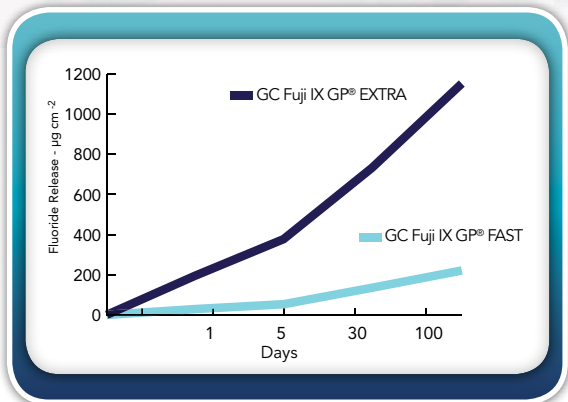

Data on file.

TOUCH of GENIUS™

- Self-curing and available in eight Vita® shades in powder/liquid (GC Fuji IX GP® only) and capsule delivery
- Indicated for:
  - Class I and II restorations (non-stress bearing)
  - Core build-ups
  - Pediatric/geriatric restorations
  - Base or liner (sandwich technique)
  - Intermediate and interim restorations
  - Long term temporization
- GC Fuji IX GP® FAST sets twice as fast as GC Fuji IX GP®
- GC Fuji IX GP® EXTRA has an even faster setting time, releases more fluoride and is extra translucent