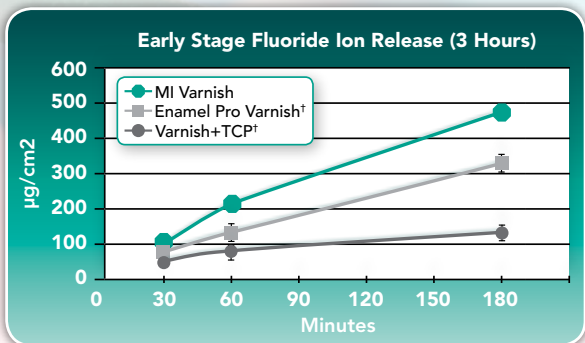

Source: GCC R&D

Benefits of MI Varnish®

- Increased fluoride ion release³
- Does not separate or clump
- Not runny and flows easily
- Easy to open

Fluoride varnishes work by increasing the concentration of fluoride in the outer surface of teeth, enhancing fluoride uptake. Since fluoride varnishes are painted on teeth, they have extended contact compared to traditional fluoride rinses and pastes. This is a much longer exposure compared to other high-dose topical fluorides such as gels or foams, which is typically 10-15 minutes.

Your patients will love MI Varnish. Its appealing white translucent shade does not immediately clump upon exposure to saliva allowing ease of use and longer working time. MI Varnish is clear when applied and flows easily into interproximal areas, due to its viscosity.