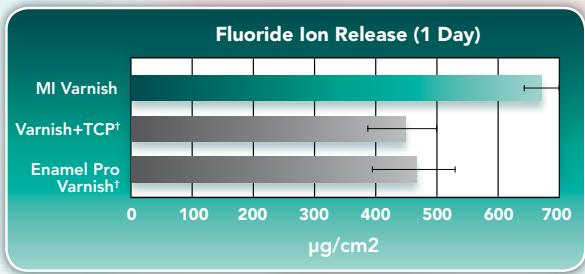

THE FIRST & ONLY FLUORIDE VARNISH WITH RECALDENT™ (CPP-ACP)

MI Varnish®

Topical Fluoride Varnish with Calcium and Phosphate

The Enhanced Varnish Treatment

- Combines RECALDENT™ (CPP-ACP) technology and sodium fluoride
- Bioavailable fluoride, calcium and phosphate ions released into the oral cavity¹
- Improves salivary fluoride levels²
- Clear and smooth application
- Pleasing flavors - Fresh Strawberry and Fresh Mint
- Now with cost effective packaging (less waste)