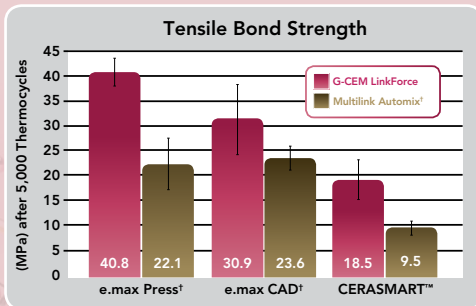

STRENGTH & ESTHETICS IN ONE SYSTEM

G-CEM LinkForce™ Dual-Cure Adhesive Resin Cement

- G-CEM LinkForce is a strong, esthetic, universal solution for all adhesive cementations
- G-CEM LinkForce is the ideal cement to use with our **NEW GC Initial™ LiSi Press Lithium Disilicate Ingots**
- Four shades available in both cement and try-in paste
- Excellent color stability and easy clean-up

Buy 3 G-CEM LinkForce Refills,
Get 1 FREE!*