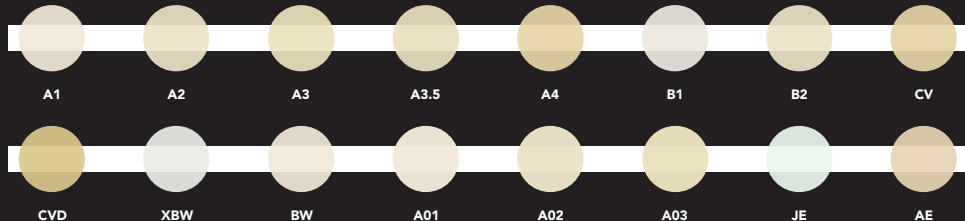

For illustrative purposes only.

G-aenial™ Universal Injectable

G-aenial™ BULK Injectable

Start injecting with
our strongest direct
restorative ever!

*G-aenial™ Universal Injectable. Restorative strength defined as flexural strength.
0120319