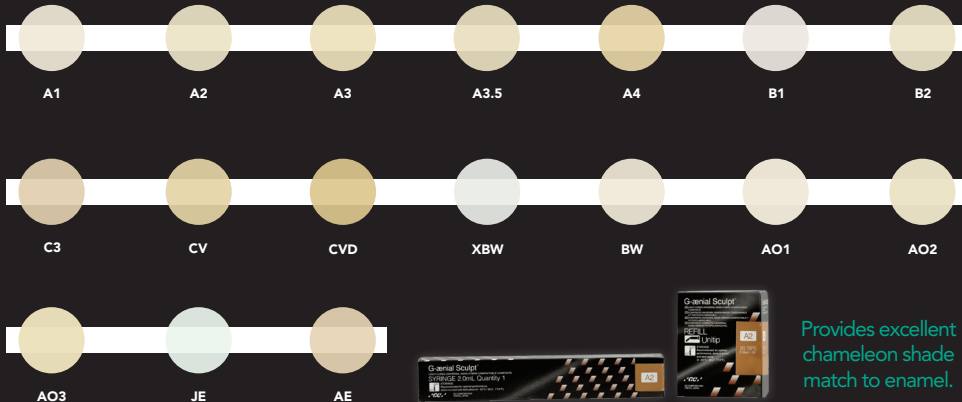

For illustrative purposes only.

G-aenial Sculpt®

Provides excellent
chameleon shade
match to enamel.